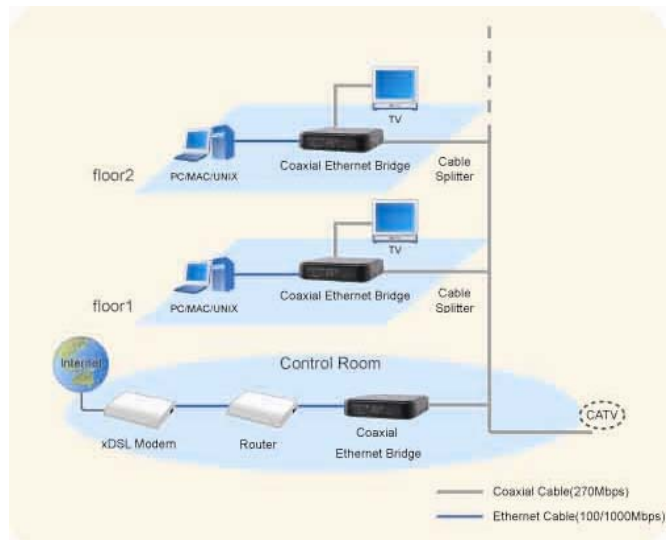

270Mbps Coaxial Ethernet Bridge

Specifications

MoCA Standard   MoCA 1.0 and MoCA 1.1 compliance
Support Node   Up to 16 nodes in a homogeneous MoCA 1.1 coaxial network
Coaxial Connector   F Type
Frequency Range   1125MHz~1525MHz, 8 channels
Privacy   Hardware DES encryption for network security with password protection
Max Tx Power   2dBm Typical
Max Data Rate   250Mbps PHY Rate (-10~-50dBm receiver power)   Min Data Rate   57Mbps PHY Rate (-72dBm receiver power)
Physical Interfaces   1 x RJ-45 100/1000Mbps LAN Port   1 x Power Jack   1 x Coax in connector   1 x STB/TV connector   1 x On/Off Button   1 x Configure Button

Chipset   Entropic's EN2510
Display   Power, 100M, 1000M Ethernet and Coaxial LEDs
Priority Support   802.1p priority
Temperature   - Storage Temperature: -20°C~70°C   - Operating Temperature: 0° C ~40° C
Humidity   - Storage Humidity: 5%~95% R/H (max).   - Operating Humidity: 10%~90% R/H (max)
Regulatory Approvals   FCC, CE, LVD

Application:

ACEEX

3F, No.655, Bannan Rd, Zhonghe Dist,
New Taipei City 235, Taiwan (R.O.C.).

TEL: 886-2-22260999 FAX: 886-2-22261251
http://www.aceex.com.tw Mail: sales@aceex.com.tw