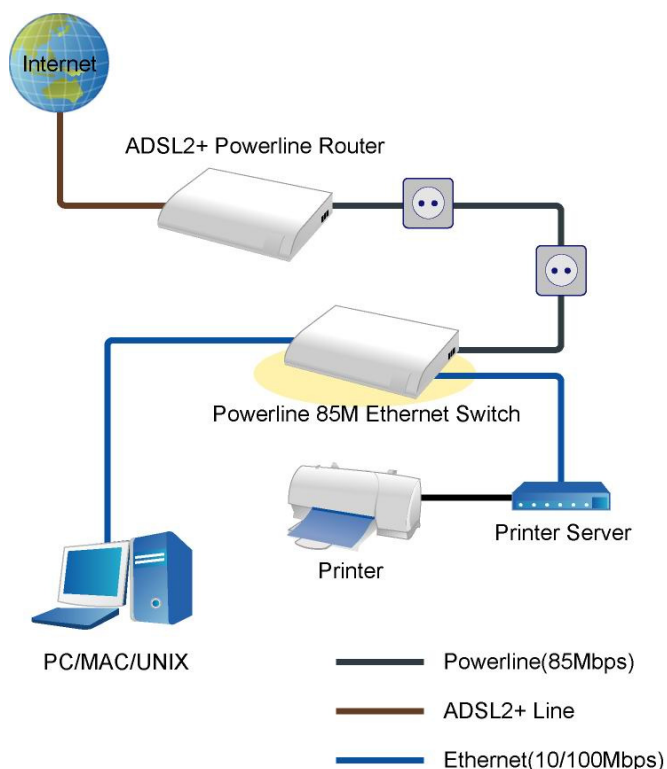

Powerline 85M Ethernet Switch

Specifications

Standard   • IEEE 802.3 / 802.3u Ethernet Standards   • HomePlug 1.0 / Turbo Standard
Frequency Band   • 4.3Mhz – 20.9Mhz
QoS   • Prioritized random access, contention-free access and segment bursting   • CSMA/CA with prioritization and ARQ for reliable delivery of Ethernet packets via Packet Encapsulation
Port   • One 10/100Mbps Auto Cross-over Ethernet, RJ45
Powerline Modulation   • OFDM (Orthogonal Frequency Division Multiplexing) with patented signal processing techniques for high data reliability in noisy media conditions   • Supports QAM 256/64/16, DQPSK, DBPSK and ROBO modulation schemes
Security   • 56 bits DES link encryption
Operating Range   • Ranges of 200 meters
Data Rate   • Up to Turbo 85Mbps high speeds!
Led indicator   • 4 LEDs for Ethernet LAN status,   • Powerline and power activity
Temperature   • Storage Temperature: -20°C~70°C   • Operating Temperature: 0° C ~40° C
Humidity   • Storage Humidity: 5%~95% R/H (max).   • Operating Humidity: 10%~90% R/H (max)
Regulatory Approvals   • FCC, CE, LVD

Application:

ACEEX

2F, NO.2, ALLEY 1, SZE-WEI LANE, CHUNG-CHENG RD., HSINTIEN, TAIPEI 23138, TAIWAN, R.O.C.

TEL: 886-2-22185357 FAX: 886-2-22186329
http://www.aceex.com Mail: sales@aceex.com